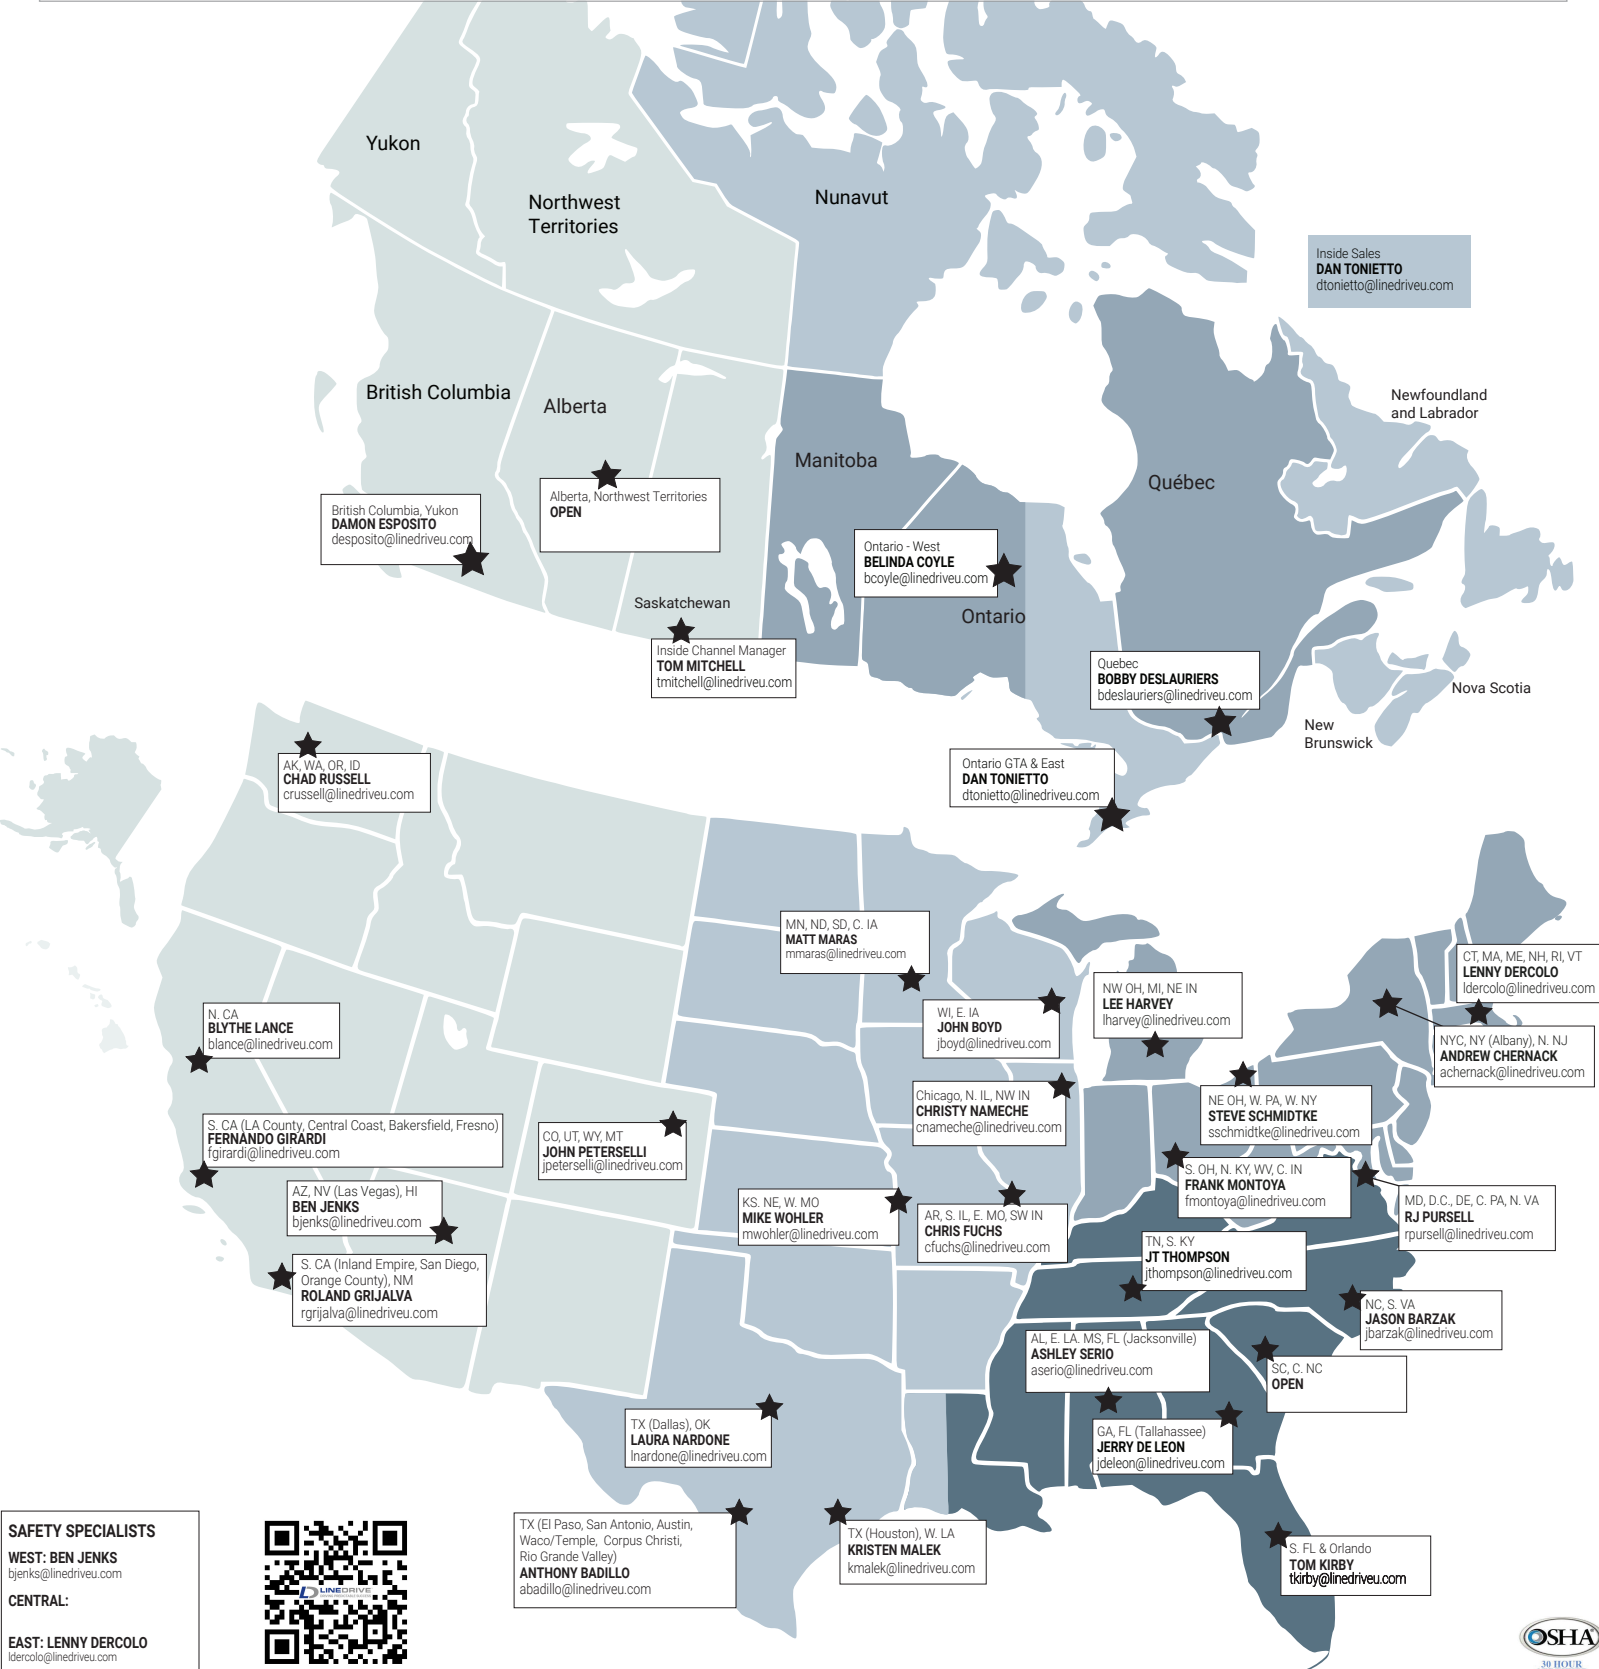

SAFETY SPECIALISTS

WEST: BEN JENKS
bjenks@linedriveu.com

CENTRAL:

EAST: LENNY DERCOLO
ldercolo@linedriveu.com