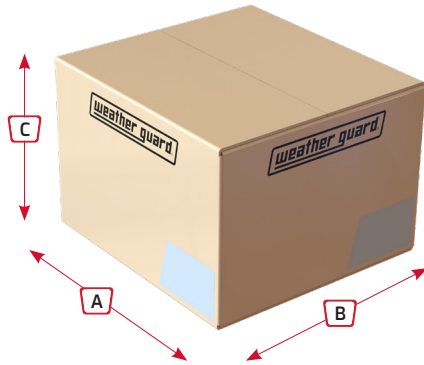

SPECIFICATION SHEET

**ADVENTURE CASE / SLIMLINE**

**PACKAGED**

**PRODUCT**

Adventure Case

Adventure Case Slimline

**SPECIFICATIONS**

- 1 Material**  
HD Polyethylene
- 2 Lock System**  
Padlock
- 3 Latch Mechanism**  
Push Button Overcentre Latches
- 4 Seals**  
Memory Resistant D-Shaped Ribbed
- 5 Struts**  
Automotive Grade
- 6 Hinge**  
Integrated Concealed - Anti-Tamper
- 7 Finish**  
UV Resistant HDPE
- 8 Colour**  
Black
- 9 Construction**  
2 Piece Rotomould
- 10 Tie-Downs**  
Load Rated

\*Image for illustrative purposes only.

**DATA - ADVENTURE CASE/SLIMLINE**

PACKAGED			PRODUCT DATA					
Product Code	Product Description	Product EAN	A (mm)	B (mm)	C (mm)	PACKED WT(kg)	PACKED VOL(M <sup>3</sup> )	
CH20000-BK	PE CHEST 600MM BLACK (66L)	9312097066809	623	583	429	9.2	0.156	
CH20001-BK	PE CHEST 900MM BLACK (100L)	9312097066816	923	583	429	12.5	0.231	
CH20002-BK	PE CHEST 1200MM BLACK (138L)	9312097066823	1223	583	429	18.8	0.306	
SC20003-BK	PE SLIMLINE CHEST 1200MM BLACK (97L)	9312097066830	1223	593	339	16.8	0.246	
SC20004-BK	PE SLIMLINE CHEST 1500MM BLACK (124L)	9312097066847	1523	593	339	19.6	0.306	

PRODUCT			PRODUCT DATA					
Product Code	Product Description	Product EAN	D (mm)	E (mm)	F (mm)	Product WT(kg)	Product VOL(M <sup>3</sup> )	
CH20000-BK	PE CHEST 600MM BLACK (66L)	9312097066809	600	564	400	8.2	0.132	
CH20001-BK	PE CHEST 900MM BLACK (100L)	9312097066816	900	564	400	11.5	0.198	
CH20002-BK	PE CHEST 1200MM BLACK (138L)	9312097066823	1200	564	400	17.8	0.264	
SC20003-BK	PE SLIMLINE CHEST 1200MM BLACK (97L)	9312097066830	1200	573	310	15.8	0.205	
SC20004-BK	PE SLIMLINE CHEST 1500MM BLACK (124L)	9312097066847	1500	573	310	18.6	0.256	