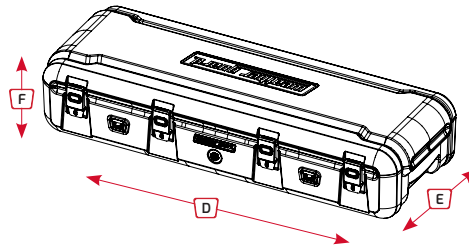

SPECIFICATION SHEET

**ADVENTURE CASE / SLIMLINE**

**PACKAGED**

**PRODUCT**

Adventure Case

Adventure Case Slimline

**SPECIFICATIONS**

- 1 Material**  
HD Polyethylene
- 2 Lock System**  
Padlock
- 3 Latch Mechanism**  
Push Button Overcentre Latches
- 4 Seals**  
Memory Resistant D-Shaped Ribbed
- 5 Struts**  
Automotive Grade
- 6 Hinge**  
Integrated Concealed - Anti-Tamper
- 7 Finish**  
UV Resistant HDPE
- 8 Colour**  
Black
- 9 Construction**  
2 Piece Rotomould
- 10 Tie-Downs**  
Load Rated

\*Image for illustrative purposes only.

**DATA - ADVENTURE CASE/SLIMLINE**

PACKAGED			PRODUCT DATA					
Product Code	Product Description	Product EAN	A (mm)	B (mm)	C (mm)	PACKED WT(kg)	PACKED VOL(M <sup>3</sup> )	
CH20000-BK	PE CHEST 600MM BLACK (66L)	9312097066809	623	583	429	9.2	0.156	
CH20001-BK	PE CHEST 900MM BLACK (100L)	9312097066816	923	583	429	12.5	0.231	
CH20002-BK	PE CHEST 1200MM BLACK (138L)	9312097066823	1223	583	429	18.8	0.306	
SC20003-BK	PE SLIMLINE CHEST 1200MM BLACK (97L)	9312097066830	1223	593	339	16.8	0.246	
SC20004-BK	PE SLIMLINE CHEST 1500MM BLACK (124L)	9312097066847	1523	593	339	19.6	0.306	

PRODUCT			PRODUCT DATA					
Product Code	Product Description	Product EAN	D (mm)	E (mm)	F (mm)	Product WT(kg)	Product VOL(M <sup>3</sup> )	
CH20000-BK	PE CHEST 600MM BLACK (66L)	9312097066809	600	564	400	8.2	0.132	
CH20001-BK	PE CHEST 900MM BLACK (100L)	9312097066816	900	564	400	11.5	0.198	
CH20002-BK	PE CHEST 1200MM BLACK (138L)	9312097066823	1200	564	400	17.8	0.264	
SC20003-BK	PE SLIMLINE CHEST 1200MM BLACK (97L)	9312097066830	1200	573	310	15.8	0.205	
SC20004-BK	PE SLIMLINE CHEST 1500MM BLACK (124L)	9312097066847	1500	573	310	18.6	0.256	