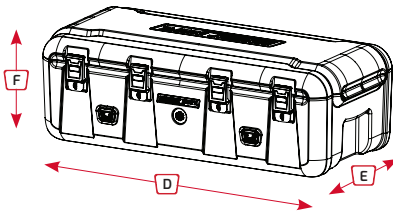

SPECIFICATION SHEET

**ADVENTURE CASE / SLIMLINE**

**PACKAGED**

**PRODUCT**

Adventure Case

Adventure Case Slimline

**SPECIFICATIONS**

- 1 Material**  
HD Polyethylene
- 2 Lock System**  
Padlock
- 3 Latch Mechanism**  
Push Button Overcentre Latches
- 4 Seals**  
Memory Resistant D-Shaped Ribbed
- 5 Struts**  
Automotive Grade
- 6 Hinge**  
Integrated Concealed - Anti-Tamper
- 7 Finish**  
UV Resistant HDPE
- 8 Colour**  
Black
- 9 Construction**  
2 Piece Rotomould
- 10 Tie-Downs**  
Load Rated

\*Image for illustrative purposes only.

**DATA - ADVENTURE CASE/SLIMLINE**

PACKAGED			PRODUCT DATA					
Product Code	Product Description	Product EAN	A (mm)	B (mm)	C (mm)	PACKED WT(kg)	PACKED VOL(M <sup>3</sup> )	
CH20000-BK	PE CHEST 600MM BLACK (66L)	9312097066809	623	583	429	9.2	0.156	
CH20001-BK	PE CHEST 900MM BLACK (100L)	9312097066816	923	583	429	12.5	0.231	
CH20002-BK	PE CHEST 1200MM BLACK (138L)	9312097066823	1223	583	429	18.8	0.306	
SC20003-BK	PE SLIMLINE CHEST 1200MM BLACK (97L)	9312097066830	1223	593	339	16.8	0.246	
SC20004-BK	PE SLIMLINE CHEST 1500MM BLACK (124L)	9312097066847	1523	593	339	19.6	0.306	

PRODUCT			PRODUCT DATA					
Product Code	Product Description	Product EAN	D (mm)	E (mm)	F (mm)	Product WT(kg)	Product VOL(M <sup>3</sup> )	
CH20000-BK	PE CHEST 600MM BLACK (66L)	9312097066809	600	564	400	8.2	0.132	
CH20001-BK	PE CHEST 900MM BLACK (100L)	9312097066816	900	564	400	11.5	0.198	
CH20002-BK	PE CHEST 1200MM BLACK (138L)	9312097066823	1200	564	400	17.8	0.264	
SC20003-BK	PE SLIMLINE CHEST 1200MM BLACK (97L)	9312097066830	1200	573	310	15.8	0.205	
SC20004-BK	PE SLIMLINE CHEST 1500MM BLACK (124L)	9312097066847	1500	573	310	18.6	0.256	